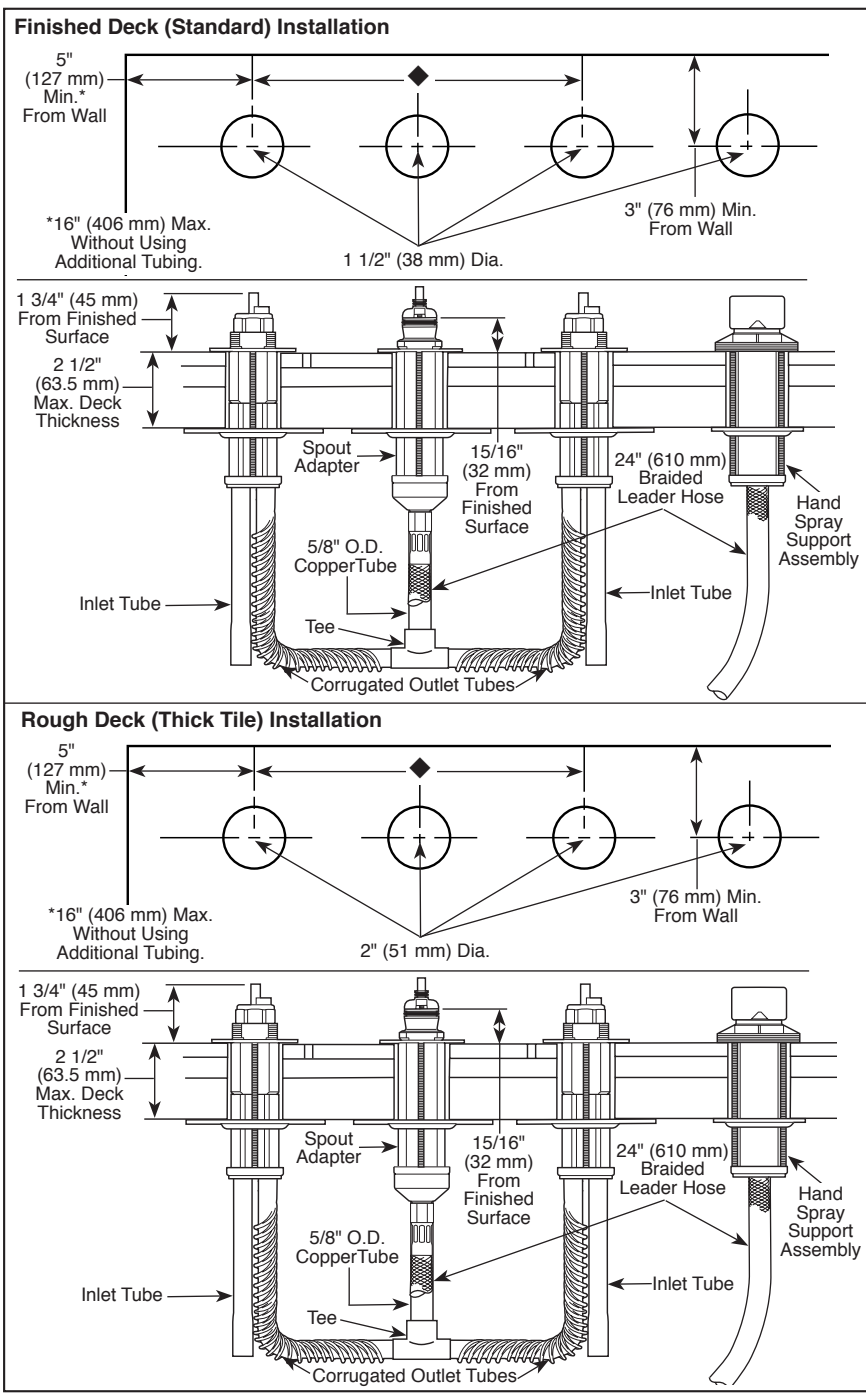

ROUGH-IN KIT

- Two Handle Diverter Roman Tub Rough-In Kit
- Flexible Deck or Ledge Mount
- Adjustable Rough-In for Thin or Thick Deck Installations
- Installed Before Mud and tile Applied in Thick Deck Situation
- Four Hole Installation
- 16" (406 mm) Maximum Widespread (without using additional tubing)
- Temperature and Volume Controlled with Handles
- Trim Kit Must Also be Ordered to Complete Installation

Submitted Model No.: _____

Specific Features: _____

STANDARD SPECIFICATIONS

- Washerless.
- Four hole installation.
- 5/8" O.D. copper supply inlet/outlet tubes-R4707 outlet tubes are corrugated copper.
- Widespread 16" (406 mm) maximum centers without using additional tubing.
- Flexible deck or ledge mount installation.
- Solid fabricated brass end valves and spout body.
- Control mechanism shall be of the rotating cylinder type with ceramic plate and 180° rotation, with replaceable ceramic seats operating in stainless steel lined sockets.
- Hot and cold stems are interchangeable.
- Temperature and volume controlled with handles.
- All operating parts shall be replaceable from the top.

COMPLIES WITH:

- ASME A112.18.1 / CSA B125.1

55 E. 111th Street, Indianapolis, Indiana 46280
 350 South Edgeware Road, St. Thomas, ON N5P 4L1
 © 2016 Masco Corporation of Indiana

Delta reserves the right (1) to make changes in specifications and materials, and (2) to change or discontinue models, both without notice or obligation. Dimensions are for reference only. See current full-line price book or www.deltafaucet.com for finish options and product availability.
 DSP-B-R4707 Rev. D