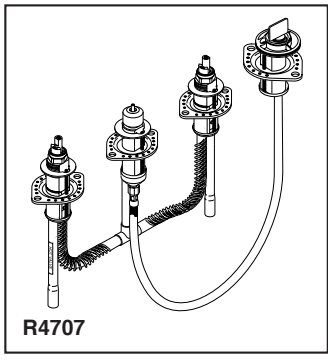

ROUGH-IN KIT

- Two Handle Diverter Roman Tub Rough-In Kit
- Flexible Deck or Ledge Mount
- Adjustable Rough-In for Thin or Thick Deck Installations
- Installed Before Mud and tile Applied in Thick Deck Situation
- Four Hole Installation
- 16" (406 mm) Maximum Widespread (without using additional tubing)
- Temperature and Volume Controlled with Handles
- Trim Kit Must Also be Ordered to Complete Installation

Submitted Model No.: _____

Specific Features: _____

STANDARD SPECIFICATIONS

- Washerless.
- Four hole installation.
- 5/8" O.D. copper supply inlet/outlet tubes-R4707 outlet tubes are corrugated copper.
- Widespread 16" (406 mm) maximum centers without using additional tubing.
- Flexible deck or ledge mount installation.
- Solid fabricated brass end valves and spout body.
- Control mechanism shall be of the rotating cylinder type with ceramic plate and 180° rotation, with replaceable ceramic seats operating in stainless steel lined sockets.
- Hot and cold stems are interchangeable.
- Temperature and volume controlled with handles.
- All operating parts shall be replaceable from the top.

◆ **NOTE: Trim kit must also be ordered to complete installation. Refer to separate trim in kit and handle spacing for your situation. Spacing could be 8" - 16" (203 mm - 406 mm).**

WARRANTY

- Lifetime limited warranty on parts (other than electronic parts and batteries) and finishes: or, for commercial users, for 5 years from date of purchase.
- 5 year limited warranty on electronic parts (other than batteries); or, for commercial users, for 1 year from the date of purchase. No warranty is provided on batteries.